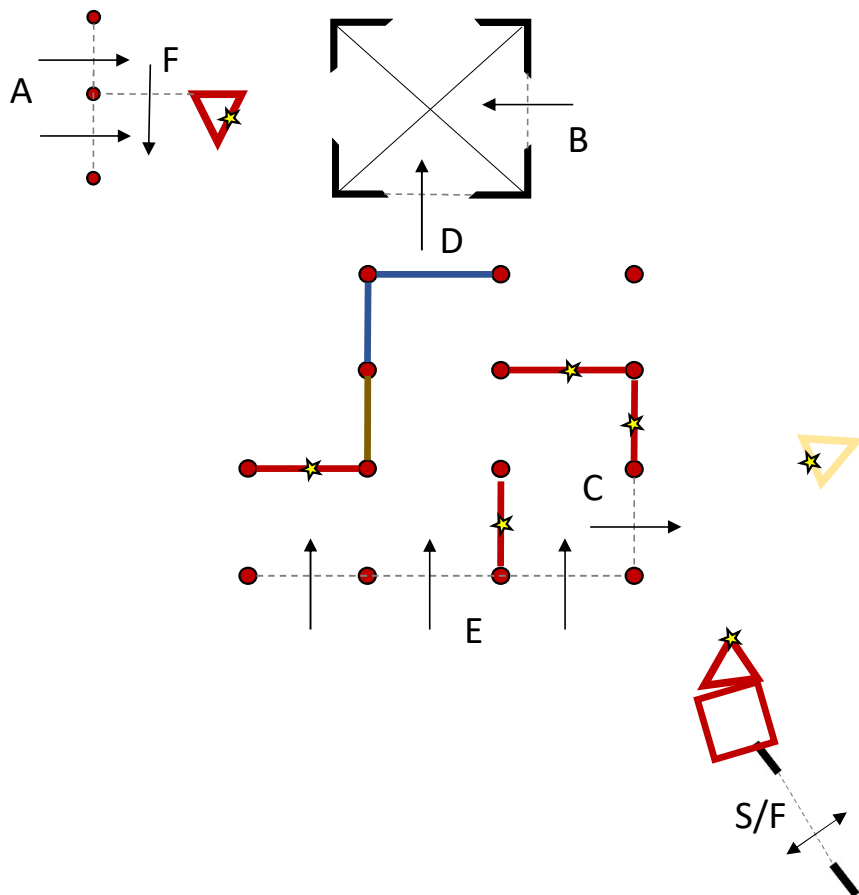

Horses

Section	Distance	Speed	Minimum Time	Time Allowed	Maximum Time	Compulsory Turning Flags
In Harness Inspection						
Section A	3140 m	11 km/h	15 min 08 sec	17 min 08 sec	20 min 34 sec	1 - 2
Neutral Zone	3 min					
Rest	10 min					
Warm Up Obstacle	max. 2 min					
Section B 01-05; 07	5730 m	11.5 km/h	26 min 54 sec	29 min 54 sec	59 min 48 sec	1 - 11
Cool Down In Harness Examination	Track		10 min		15 min	

★ x 6 - dislodgable elements

CD KRISTAPS CAUNE

National Class 7; 9 Gates – A-E

Equestrian Sport Museum

★ x 8 - dislodgeable elements

CD KRISTAPS CAUNE

National Class 7; 9 Gates – A-E

★ x 7 - dislodgeable elements