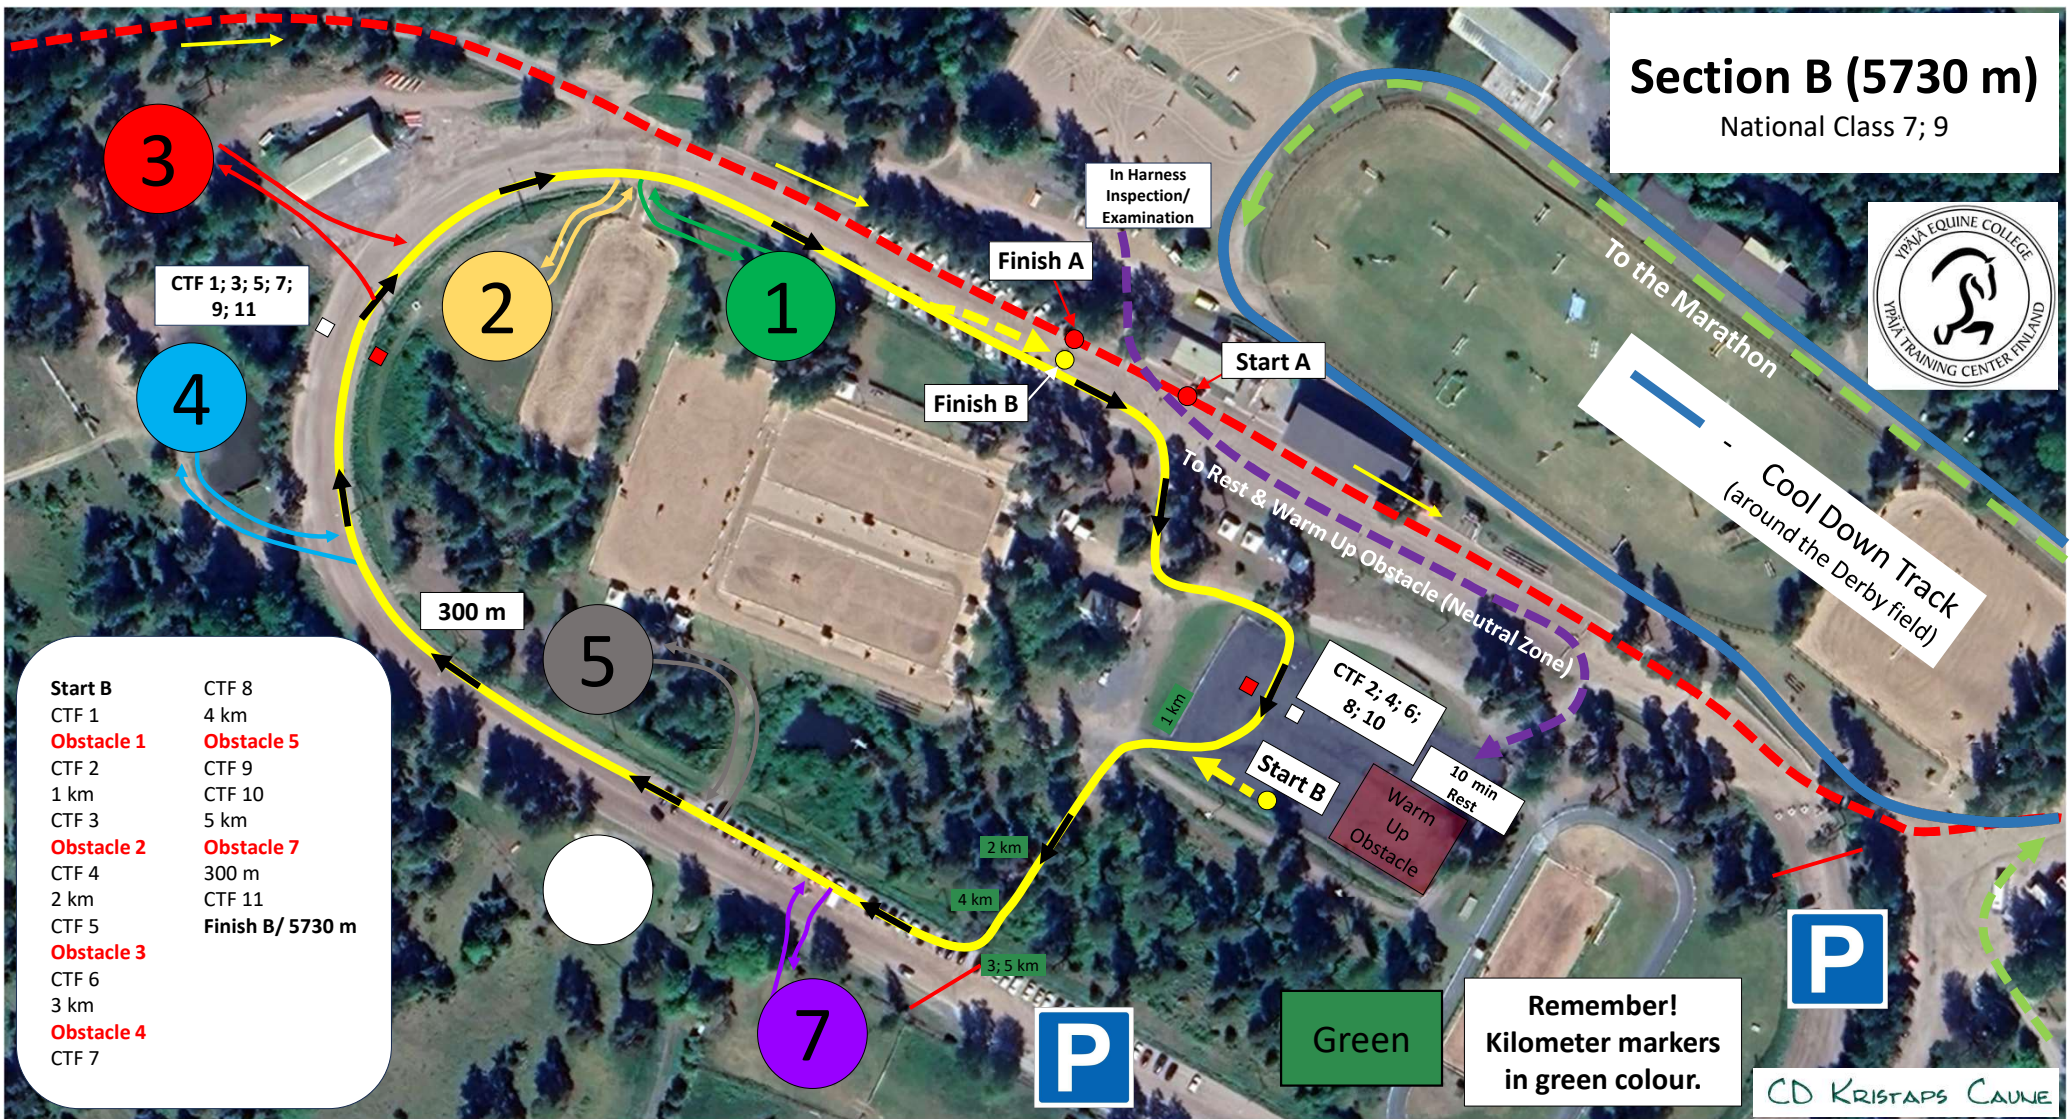

Section B (5730 m)

National Class 7; 9

Start B	CTF 8
CTF 1	4 km
Obstacle 1	Obstacle 5
CTF 2	CTF 9
1 km	CTF 10
CTF 3	5 km
Obstacle 2	Obstacle 7
CTF 4	300 m
2 km	CTF 11
CTF 5	Finish B/ 5730 m
Obstacle 3	
CTF 6	
3 km	
Obstacle 4	
CTF 7	

Green

Remember!
Kilometer markers
in green colour.

CD KRISTAPS CAUNE