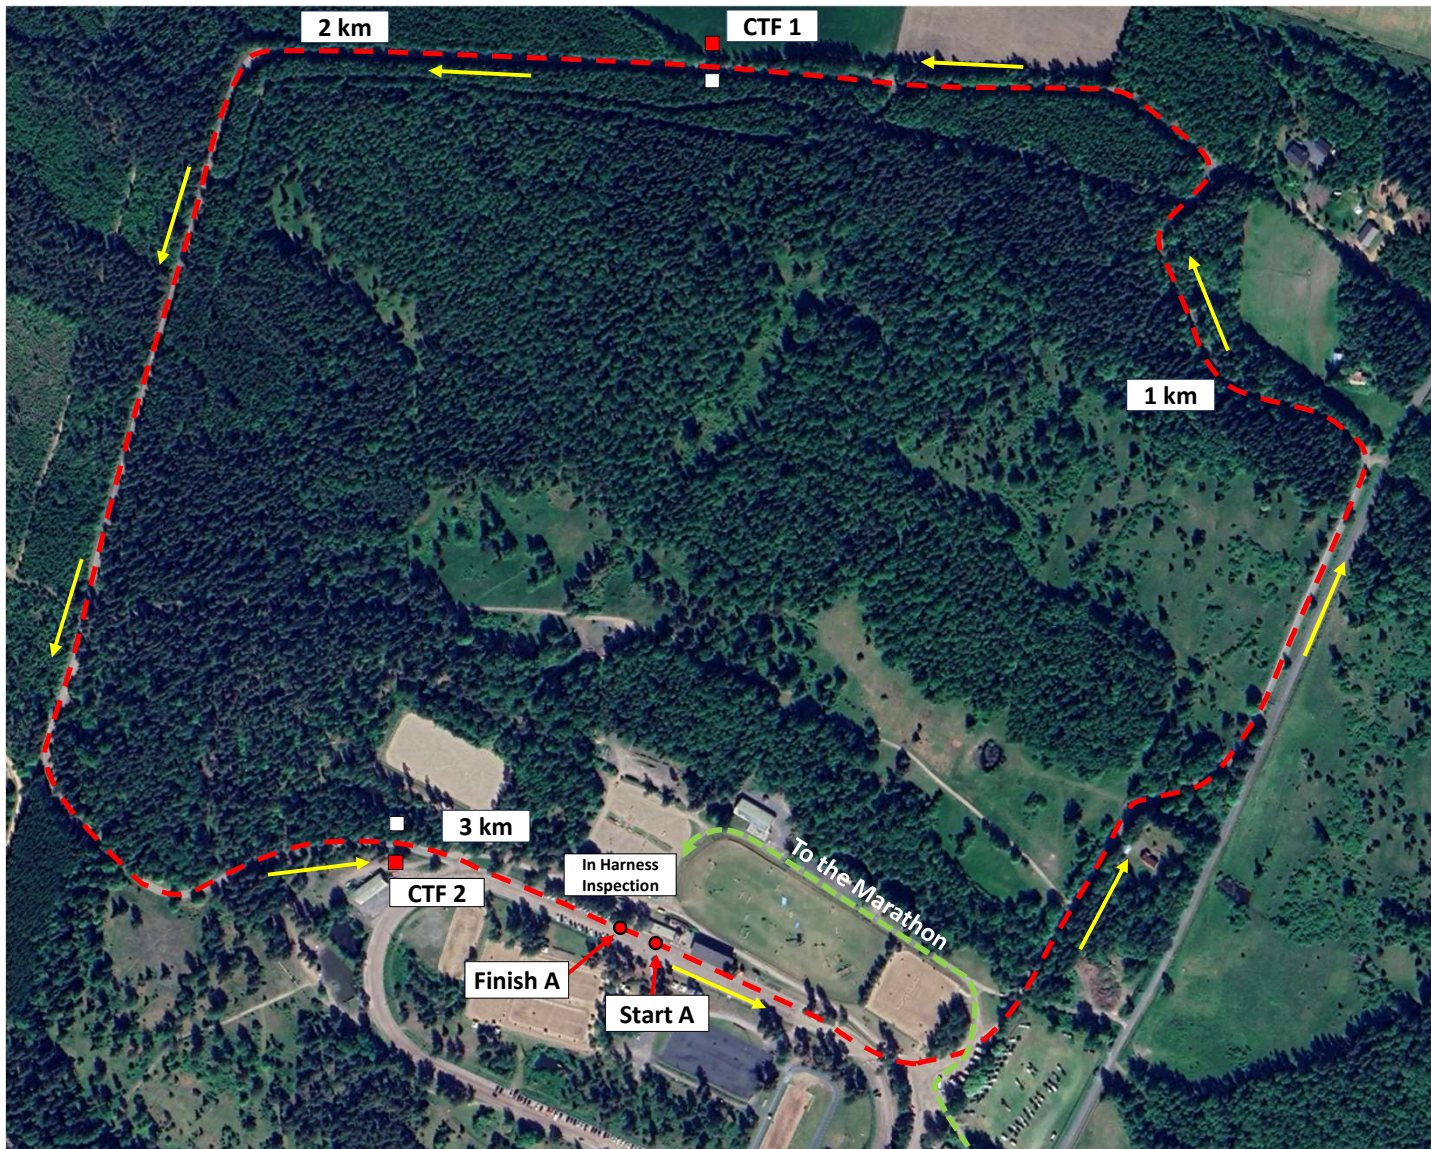

YPÄJÄ 2024

National Class 7; 9

Section A

3140 m

Start A	CTF 2
1 km	3 km
CTF 1	Finish A
2 km	3140 m

CD KRISTAPS CAUNE