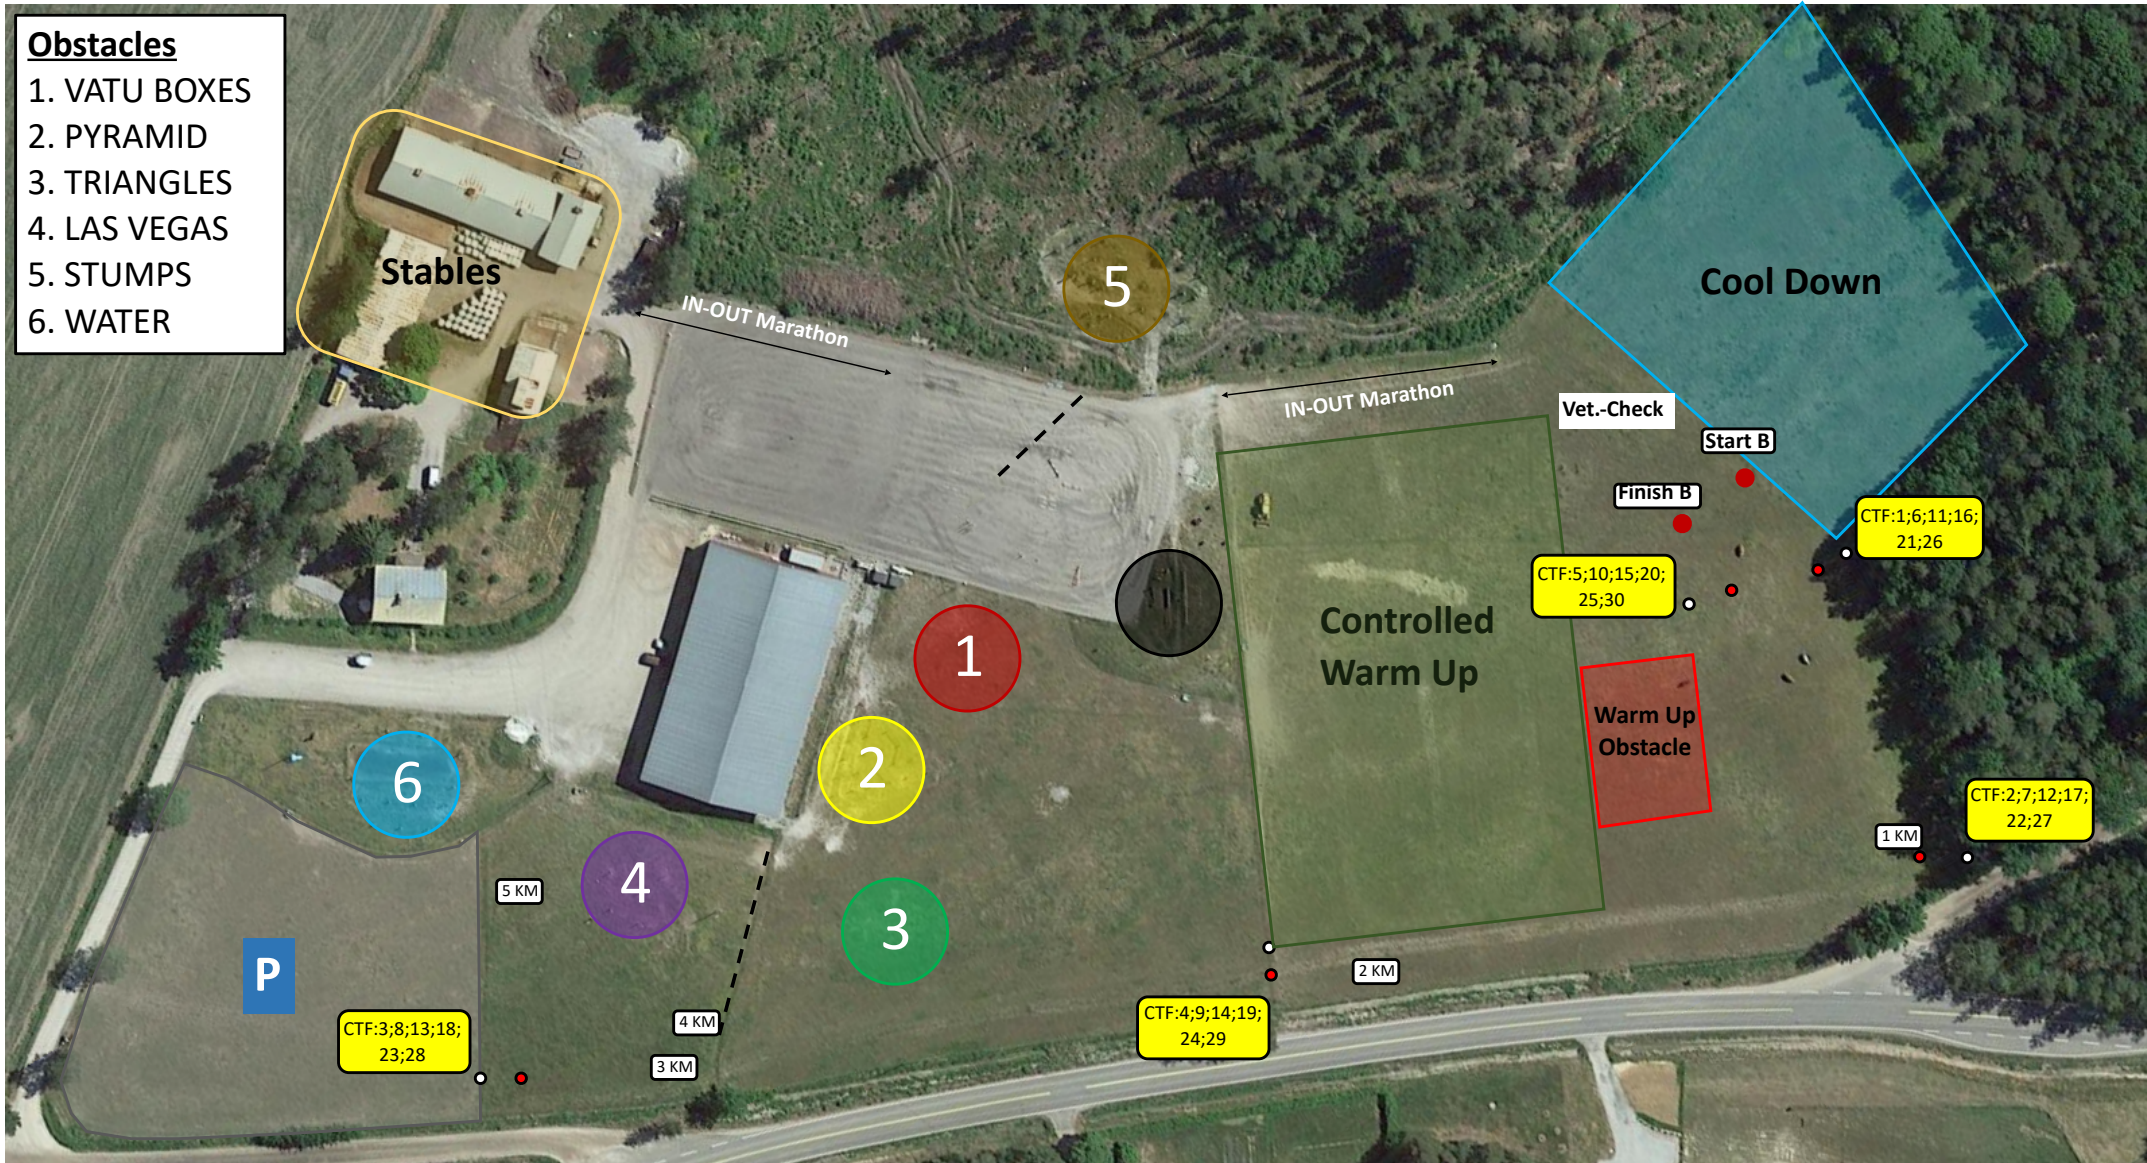

Obstacles

1. VATU BOXES
2. PYRAMID
3. TRIANGLES
4. LAS VEGAS
5. STUMPS
6. WATER

CD KRISTAPS CAUNE

! kilometer marks are in white colour

1 km