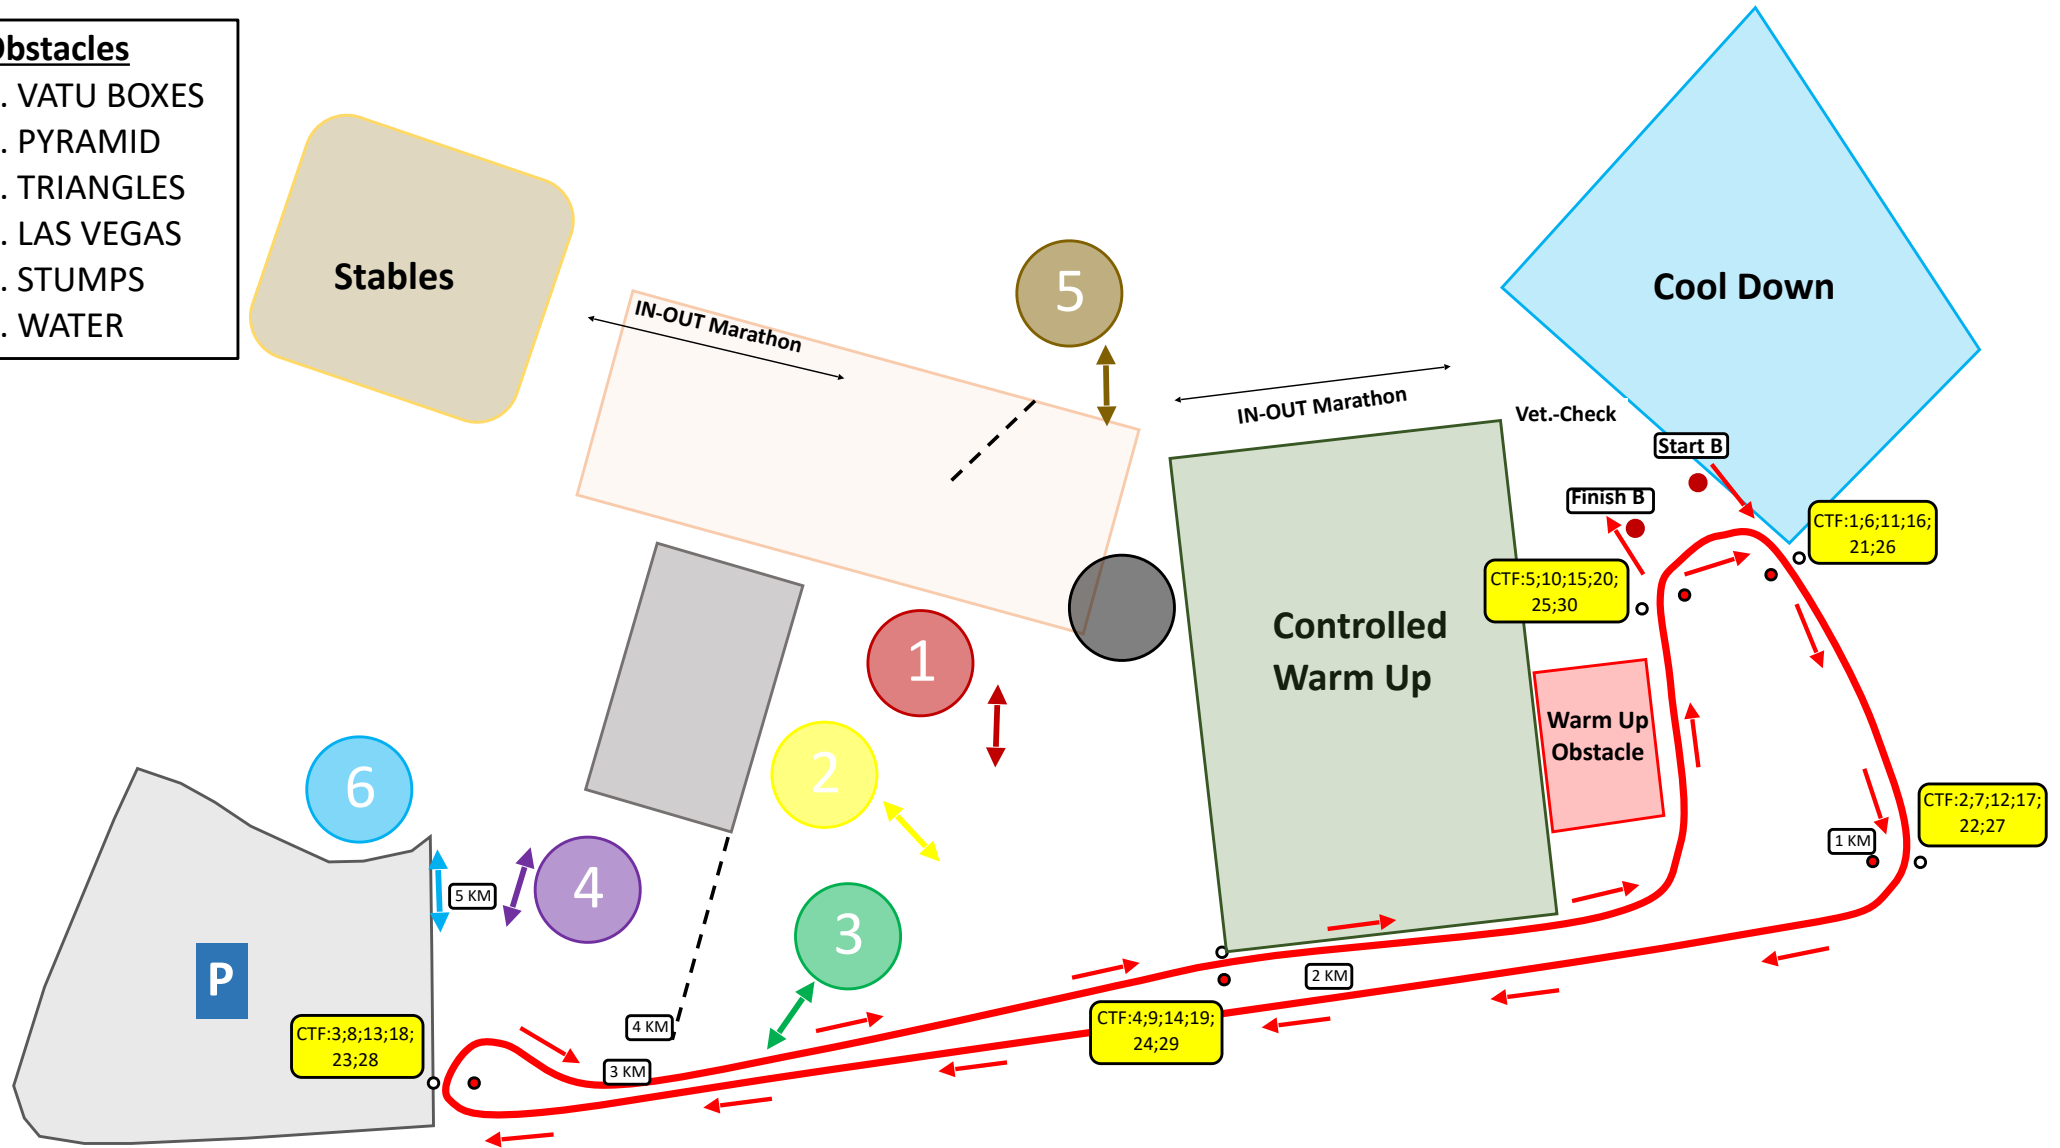

Obstacles

1. VATU BOXES
2. PYRAMID
3. TRIANGLES
4. LAS VEGAS
5. STUMPS
6. WATER

CD KRISTAPS CAUNE

! kilometer marks are in white colour 1 km